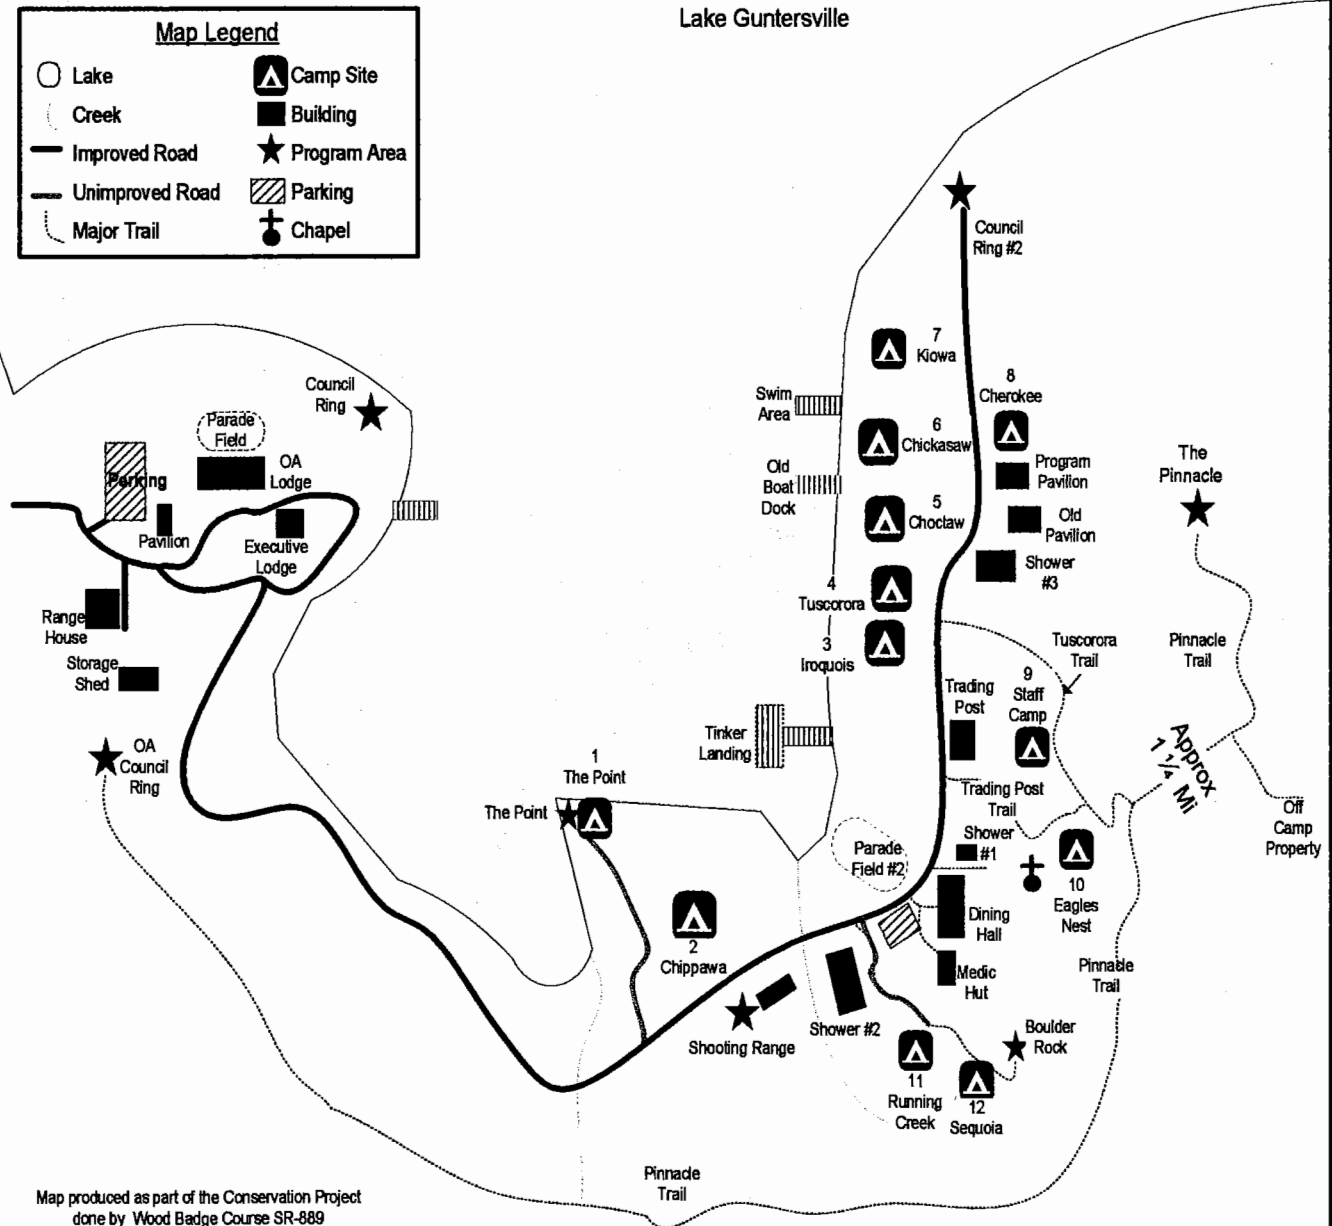

Camp Jackson

Scottsboro, Alabama

Greater Alabama Council

Boy Scouts of America

Map Legend	
○ Lake	▲ Camp Site
⋯ Creek	■ Building
— Improved Road	★ Program Area
- - - Unimproved Road	▨ Parking
⋯ Major Trail	✝ Chapel

Map produced as part of the Conservation Project done by Wood Badge Course SR-889